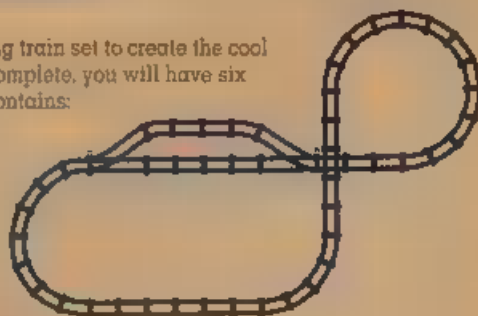

Brushes spin as train cars go through the wash.

Create a carwash for your town! Take out the track piece to send cars and trucks through!

Weigh heavy loads with a working scale!

Make Your Railroad Bigger And Better!

D. #5309 Wagon Plate $2.99

E. #5303 Buffers, Magnets & Couplers
6 pieces. $2.99

F. #5305 Connection Wire
$5.99

K. #4515 Eight Straight Rails.
More than 40 inches of track.
8 pieces. $12.99

L. #4519 Cross Track
1 piece. $9.99

G. #5302 Two Bogieplates
$1.99

H. #5300 Electric Train Motor
3 pieces. $24.89

M. #4520 Eight Curved Rails.
Enough for 27" half circle!
8 pieces. $12.99

I. #5304 Two Wheelsets
$2.99

J. #5310 Lighting Brick
4 pieces. $4.99

N. #4531 Switching Rails
2 pieces. $27.99

O. #4548 Speed Regulator
Ages 8-12. 3 pieces. $41.99
Covered by a 1 year limited warranty.
(See order form for details.)

P. Cross Track Kit

Add this track kit to your existing train set to create the cool layout shown. Once layout is complete, you will have six extra curved track pieces. Kit contains:

- #4519 Cross Track (1)
- #4515 Straight Rails (2)
- #4520 Curved Rails (2)
- #4531 Switching Rails (1)

Ages 7-12. 35 pieces in all.

A $89.94 value.

#K4519 Cross Track Kit

Catalog Special. Only $76.00!

Q. Deluxe Track Kit

Add over 19 feet of running track to your existing train set and create the awesome layout shown. Kit contains 8 sets of straight rails

- (#4515), 2 sets of curved rails (#4520) and 2 sets of switching rails (#4531). 44 pieces in all.

Ages 8-12. A $120.93 value.

#K4531 Deluxe Track Kit

Catalog Special. Only $107.00!

To Order Call: 1-800-453-4652 24 Hours a day